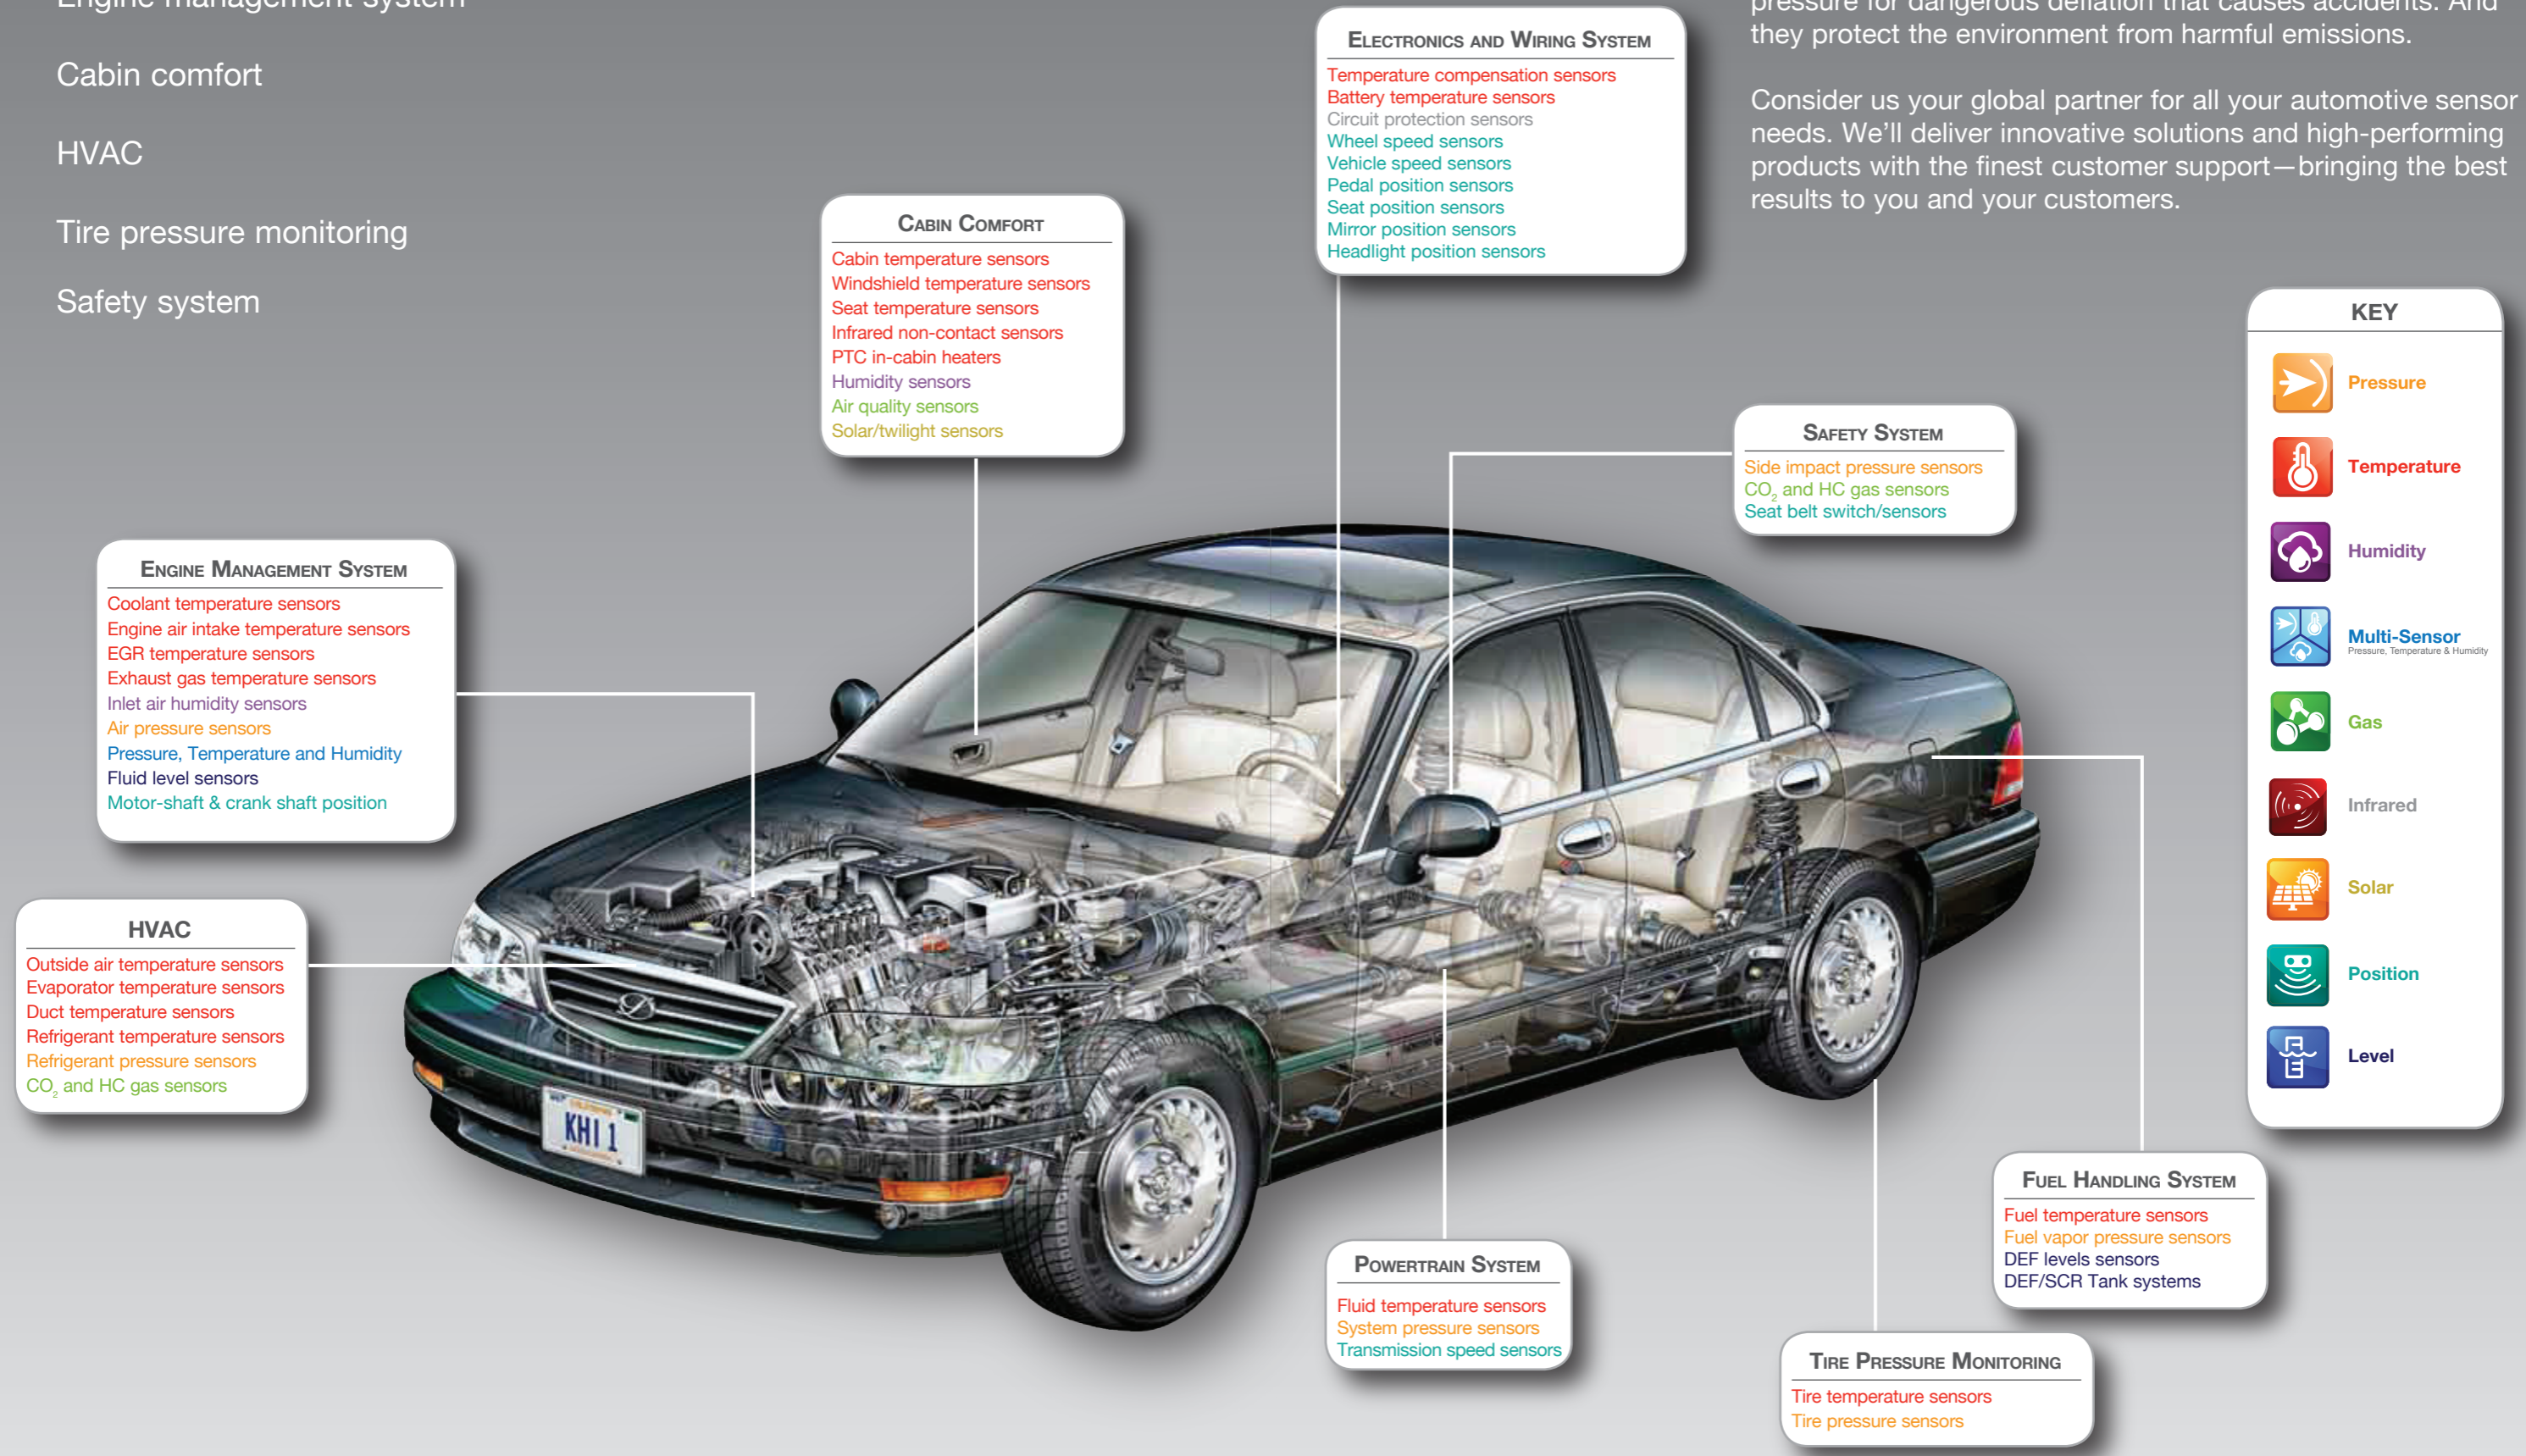

A global resource for your on-vehicle measurement needs

Engine management system

Cabin comfort

HVAC

Tire pressure monitoring

Safety system

Amphenol is your best source for automotive sensors, offering the technology that brings your systems together—to protect the vehicle, its occupants and the environment.

Our sensors regulate the temperature and air quality of the cabin. They monitor engine temperature. They watch tire pressure for dangerous deflation that causes accidents. And they protect the environment from harmful emissions.

Consider us your global partner for all your automotive sensor needs. We'll deliver innovative solutions and high-performing products with the finest customer support—bringing the best results to you and your customers.

ELECTRONICS AND WIRING SYSTEM
Temperature compensation sensors
Battery temperature sensors
Circuit protection sensors
Wheel speed sensors
Vehicle speed sensors
Pedal position sensors
Seat position sensors
Mirror position sensors
Headlight position sensors

CABIN COMFORT
Cabin temperature sensors
Windshield temperature sensors
Seat temperature sensors
Infrared non-contact sensors
PTC in-cabin heaters
Humidity sensors
Air quality sensors
Solar/twilight sensors

SAFETY SYSTEM
Side impact pressure sensors
CO₂ and HC gas sensors
Seat belt switch/sensors

ENGINE MANAGEMENT SYSTEM
Coolant temperature sensors
Engine air intake temperature sensors
EGR temperature sensors
Exhaust gas temperature sensors
Inlet air humidity sensors
Air pressure sensors
Pressure, Temperature and Humidity
Fluid level sensors
Motor-shaft & crank shaft position

HVAC
Outside air temperature sensors
Evaporator temperature sensors
Duct temperature sensors
Refrigerant temperature sensors
Refrigerant pressure sensors
CO₂ and HC gas sensors

POWERTRAIN SYSTEM
Fluid temperature sensors
System pressure sensors
Transmission speed sensors

FUEL HANDLING SYSTEM
Fuel temperature sensors
Fuel vapor pressure sensors
DEF levels sensors
DEF/SCR Tank systems

TIRE PRESSURE MONITORING
Tire temperature sensors
Tire pressure sensors

KEY

- Pressure
- Temperature
- Humidity
- Multi-Sensor
  Pressure, Temperature & Humidity
- Gas
- Infrared
- Solar
- Position
- Level