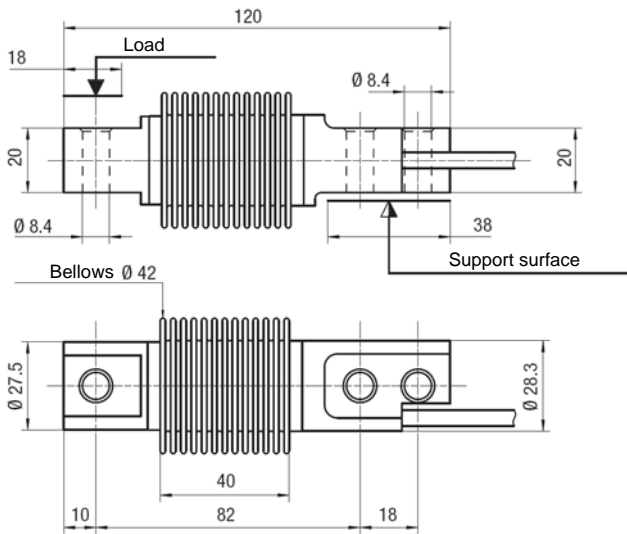

Dimensions