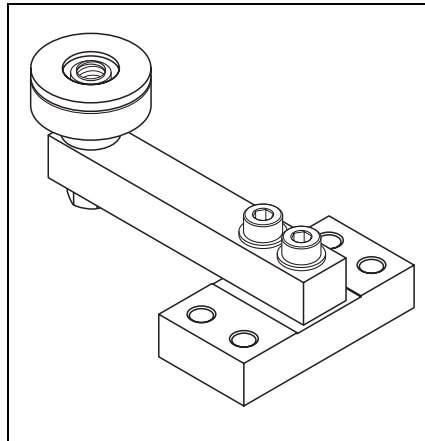

■ Mounting assembly with shock absorber