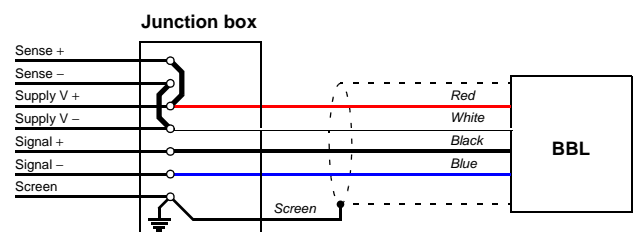

Range available

Type	Capacity	Min. division	Maximum load	Safe load limit
BBL 10	10 kg	1 g	15 kg	20 kg
BBL 20	20 kg	2 g	30 kg	40 kg
BBL 50	50 kg	5 g	75 kg	100 kg
BBL 100	100 kg	10 g	150 kg	200 kg
BBL 200	200 kg	20 g	300 kg	400 kg
BBL 300	300 kg	30 g	450 kg	600 kg
BBL 500	500 kg	50 g	750 kg	1000 kg

Cabling

- PVC 4-core screened cable
 - Length 3 m
 - Screen connected to the load cell body.

Dimensions

Metrological characteristics

- Sensitivity 2 mV/V
- Total error..... < 0.02%
- Temperature effect on zero < 0.0014% / °C
- Temperature effect on sensitivity < 0.0014%