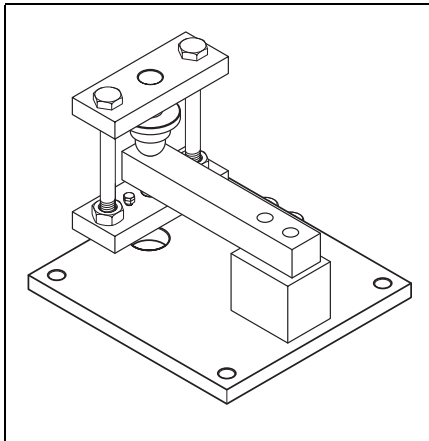

Options

■ Mounting assembly with ball