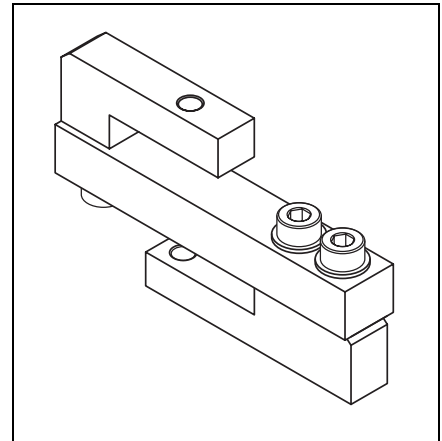

■ Assembly for tension applications