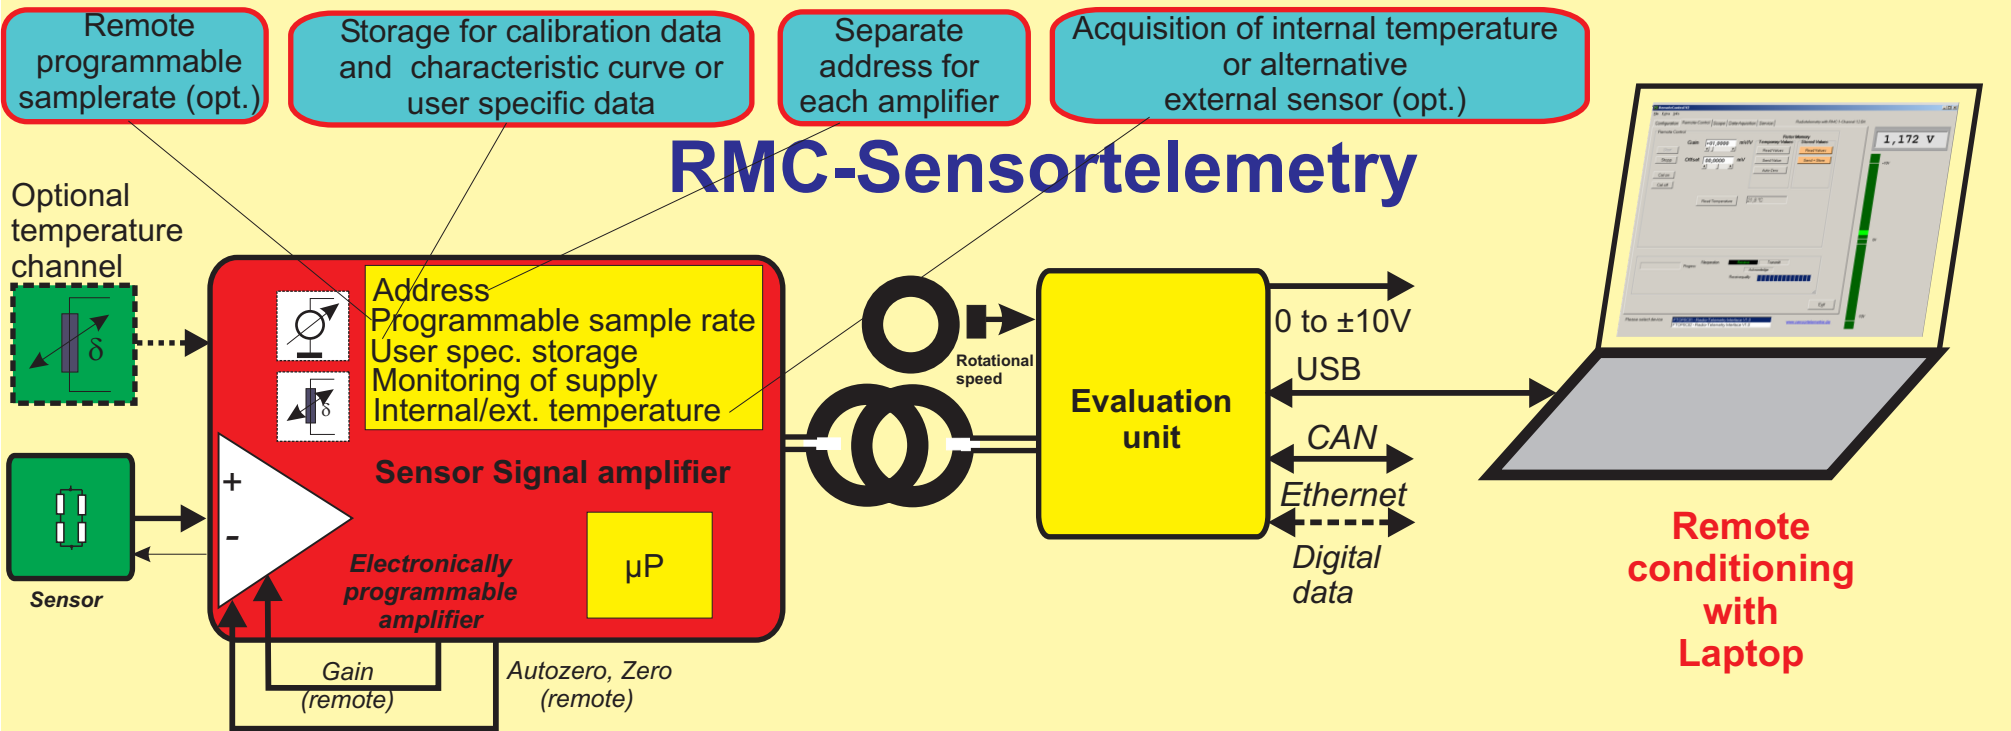

Online remote programmable Sensor Telemetry

High resolution (16 Bit) initial remote setup of the of strain gage application at installation, calibration

Remote controlled range (online via telemetry channel)