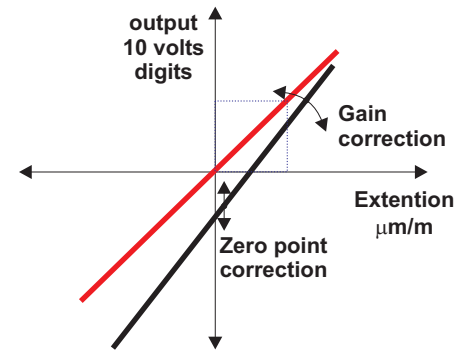

Online remote programmable Sensor Telemetry

High resolution (16 Bit) initial remote setup of the of strain gage application at installation, calibration

Remote controlled range (online via telemetry channel)