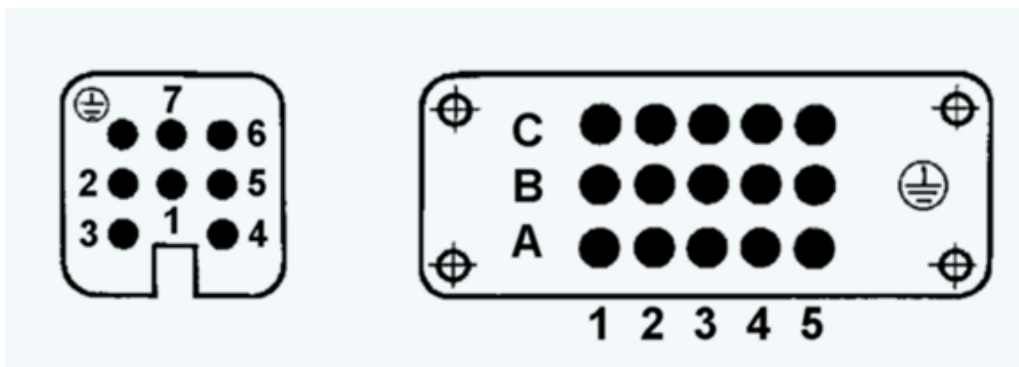

Contact Inserts, male connector, view onto connection side