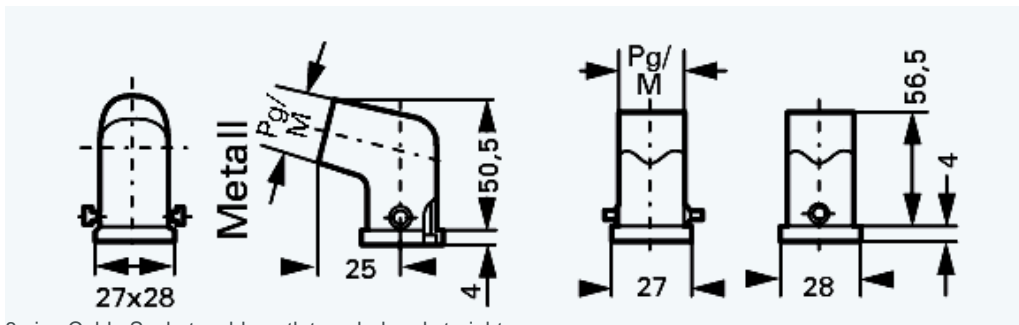

## Connector Harting

Heavy duty connectors from Harting are very robust connector for ROBUST ENCODER AWG / AWS.

Technical data

Outline drawing

15 pins Cable Socket, cable outlet at side and at rear

15 pins flange connector

8 pins Cable Socket, cable outlet angled and straight

8 pin flange connector, straight and angled

Contact Inserts, male connector, view onto connection side

INDUcoder® · INDUcoder Messtechnik GmbH, Kaiserstraße 316, 47178 Duisburg, Deutschland  
Tel: (0203) 57047-0, Fax: (0203) 57047-20, E-Mail: [info@inducoder.de](mailto:info@inducoder.de), Internet:  
[www.inducoder.de](http://www.inducoder.de)