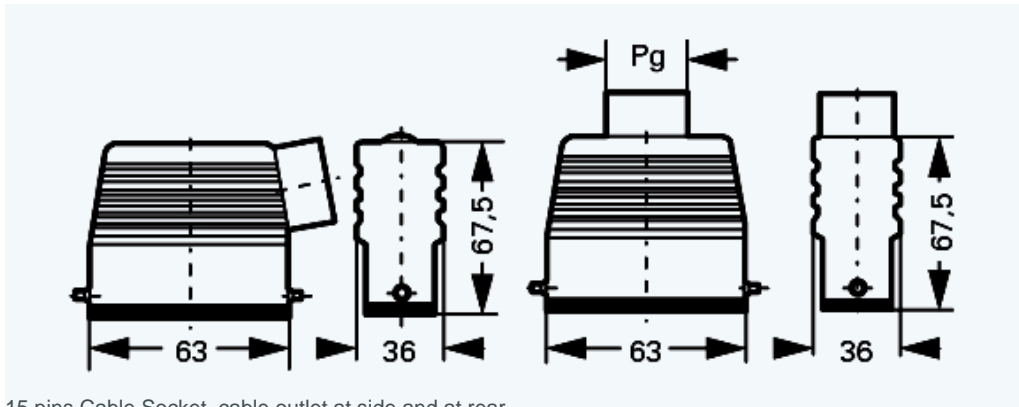

## Connector Harting

Heavy duty connectors from Harting are very robust connector for ROBUST ENCODER AWG / AWS.

Technical data

Outline drawing

15 pins Cable Socket, cable outlet at side and at rear

15 pins flange connector