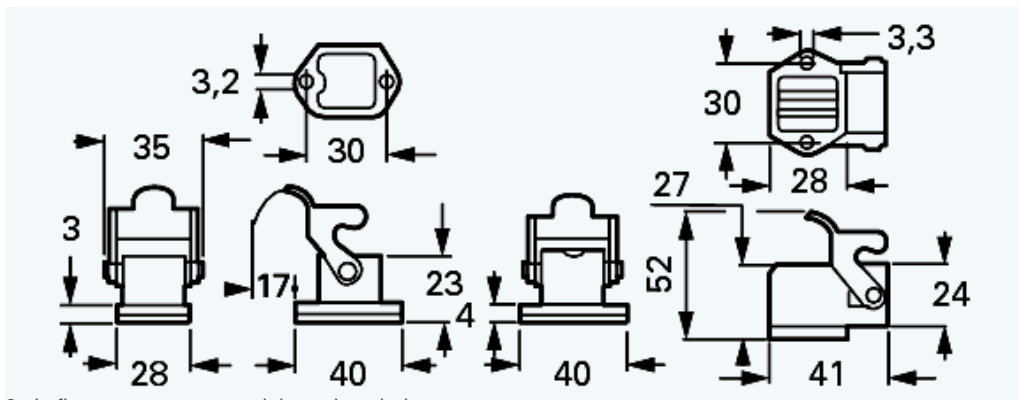

## Connector Harting

Heavy duty connectors from Harting are very robust connector for ROBUST ENCODER AWG / AWS.

Technical data

Outline drawing

15 pins Cable Socket, cable outlet at side and at rear

15 pins flange connector

8 pins Cable Socket, cable outlet angled and straight

8 pin flange connector, straight and angled

Contact Inserts, male connector, view onto connection side

INDUcoder® · INDUcoder Messtechnik GmbH, Kaiserstraße 316, 47178 Duisburg, Deutschland  
Tel: (0203) 57047-0, Fax: (0203) 57047-20, E-Mail: [info@inducoder.de](mailto:info@inducoder.de), Internet:  
[www.inducoder.de](http://www.inducoder.de)