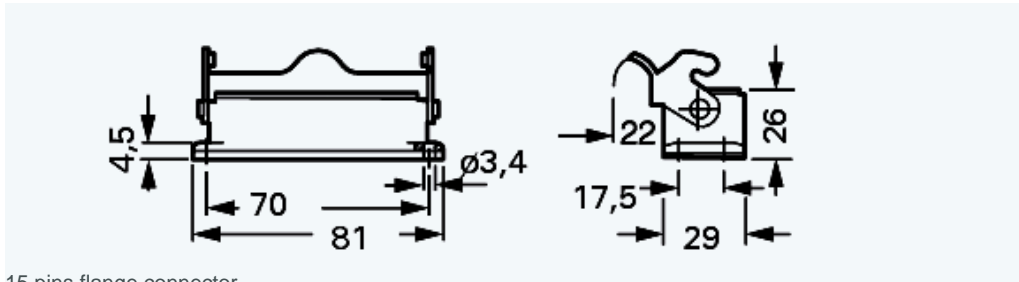

## Connector Harting

Heavy duty connectors from Harting are very robust connector for ROBUST ENCODER AWG / AWS.

Technical data

Outline drawing

15 pins Cable Socket, cable outlet at side and at rear

15 pins flange connector

8 pins Cable Socket, cable outlet angled and straight

8 pin flange connector, straight and angled

Contact Inserts, male connector, view onto connection side

INDUcoder® · INDUcoder Messtechnik GmbH, Kaiserstraße 316, 47178 Duisburg, Deutschland  
Tel: (0203) 57047-0, Fax: (0203) 57047-20, E-Mail: [info@inducoder.de](mailto:info@inducoder.de), Internet:  
[www.inducoder.de](http://www.inducoder.de)