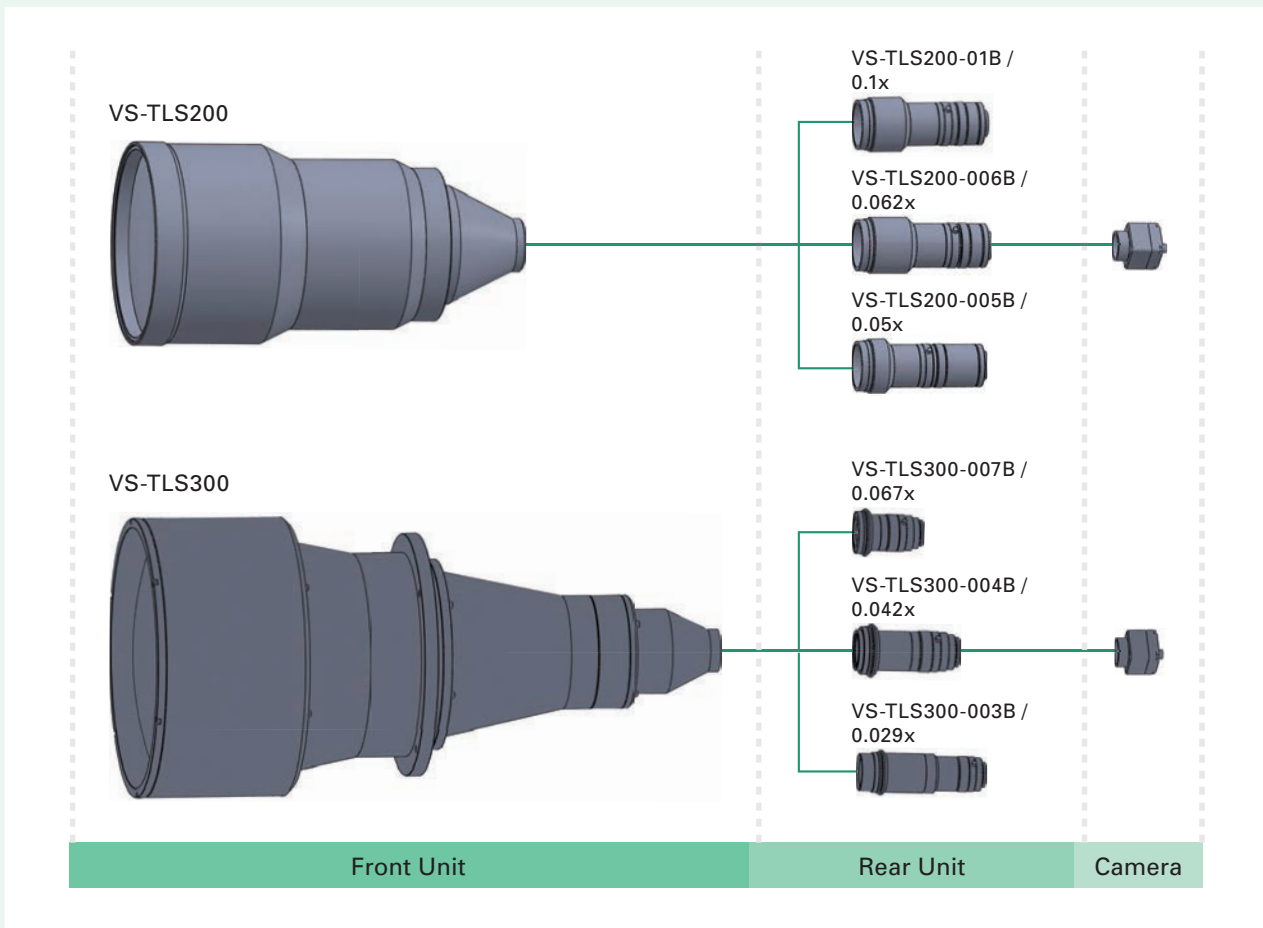

3 Magnifications available by changing the combination of front and rear units

Changing the magnification is cost effective and easy to fine tune with the focus function

Wide range of FOV options are available by the combination with various camera sensor size.